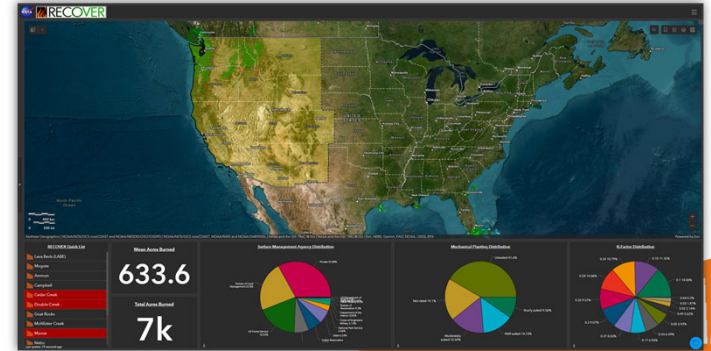

Data Architecture

- **Base Layers** with wall-to-wall coverage across the Western USA ($n = 37$)
- Uses authoritative data
- Automated processing with our **Large Fire Trigger**
 - Fires in the western US
 - **Burning 1,000 acres or more**
- Provides **RECOVER Data Packages**

Idaho State University

Using RECOVER

https://giscenter.isu.edu/research/Techpg/nasa_RECOVER2/index.htm

Web Page

The screenshot shows the RECOVER web page with the following sections:

- RECOVER 2.0**: Includes a "DOWNLOAD" button and a description of the system's objectives.
- Objectives**: A paragraph describing the system's goals for wildfire recovery.
- Investigators**: A list of names and affiliations.
- Project Team**: A list of roles and names.
- Related Links**: A list of external resources.
- Additional links and disclosures**: A list of related documents and reports.

Experience Builder

Dashboard

Idaho State
University

The Year in Review

- RECOVER provided assistance on 354 wildfires (from February 24th to November 4th, 2024)

ROAR

Idaho State
University

By the Numbers