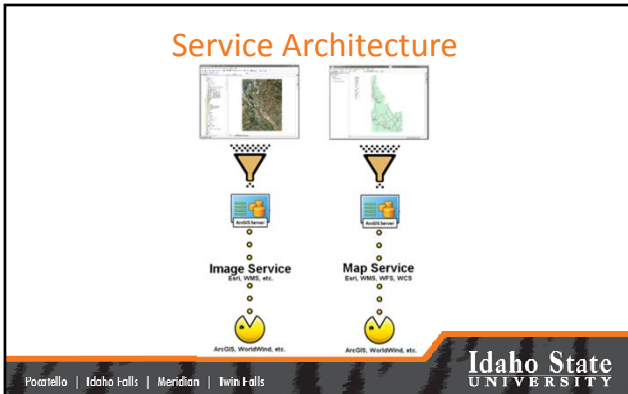

- In the first part of our exercise, you visited various web map applications

Pocatello | Idaho Falls | Meridian | Twin Falls

Idaho State
UNIVERSITY

Web Map Apps

- Web Map Apps rely on a **browser** and wrapper software to deliver GIS content to the client
- It is the browser that “consumes” the service(s)
- Web Map Apps are frequently “mash-ups” of various services

Pocatello | Idaho Falls | Meridian | Twin Falls

Idaho State
UNIVERSITY

AGOL Architecture

- AGOL is a cloud resource
 - ISU’s AGOL account is called **gISU**
 - Each of you already has (should have) a user account on gISU
 - gISU is allowed 3,000 user accounts
 - gISU is allowed 15,000 credits under our site license

Leverage all our resources

- Create and store OUR geospatial data on OUR server
 - Fuji or Etna
- Create web services (map/image services) on OUR server
- Share these services' end-points with AGOL

How?

Pocatello | Idaho Falls | Meridian | Twin Falls

Idaho State
UNIVERSITY

Now its time for Cartography

- Make your map using AGOL tools
 - Explore
 - Have fun!
 - Detailed instructions in this week’s exercise document
- Since the data is not uploaded to AGOL, you will not use any credits!