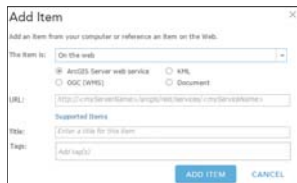

Leverage all our resources

- Create and store OUR geospatial data on OUR server
 - Fuji or Etna
- Create web services (map/image services) on OUR server
- Share these services' end-points with AGOL

How?

- AGOL– My Content– Add Item

How to...

- The ITEM URL expects a REST or SOAP end-point

How do I find my end-point?

- Use ArcCatalog from your desktop
 - Connect to your server (Fuji or Etna) as administrator